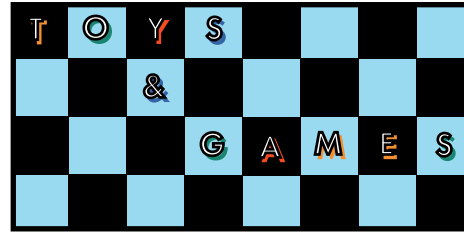

BLUE & BLACK CHECK

BLOCK COLOURS

MAGNETIC CHESS