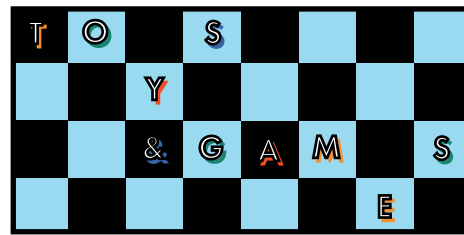

BLUE & BLACK CHECK

BLOCK COLOURS

MAGNETIC CHESS